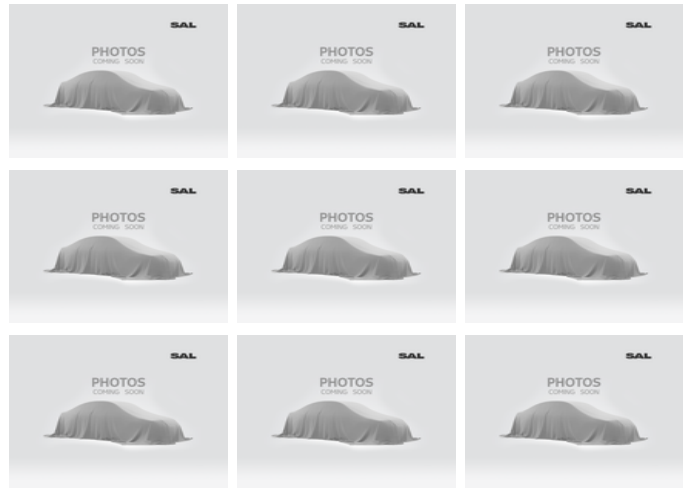

### Model Description

Model Description	Toyota Hilux Single Cab Cargo 2.4L Diesel 2WD M/T
Car Code	L510010
Year	2021
Colours Available	White